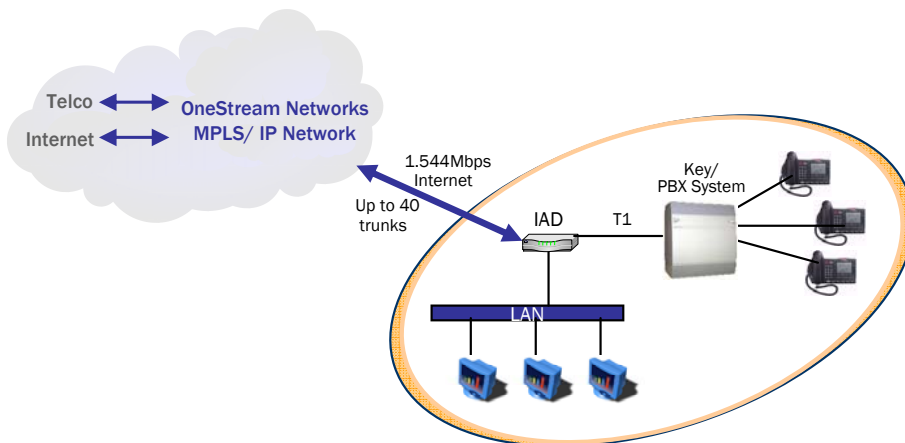

LinkStream

Designed with small and medium businesses in mind, *LinkStream* helps you make the most of your communications investment by converging voice, data, and Internet traffic onto a fully managed, dynamic IP connection. With seamless connection to your existing LAN and PBX or key phone system, *LinkStream* lets you IP-enable your business while keeping your current investment in telecom systems. So stop dealing with multiple providers, inflexible networks, and high voice trunk costs. Switch to *LinkStream* from OneStream Networks and get connected today.

Whatever your business goals, *LinkStream* gets you connected.

Reduce costs with unlimited local calling, unlimited office-to-office calling, and competitive long distance rates. Typical cost reduction of 20-40%.

Improve productivity by seamlessly connecting voice and data from multiple offices, work@home users, and mobile employees.

Protect and improve your investment in an existing PBX or Key phone system by connecting *LinkStream* via T1 or copper line/trunks while simultaneously adding 1.544Mbps Dedicated Internet Access.

Gain control by eliminating multiple lines, multiple vendors, and multiple bills.

Support and Quality Assurance:

OneStream Networks is a leader in designing, deploying, and supporting high-performance QoS networks. With a world-class IP network, best-practice 24/7 monitoring, on-site support, and passion for exceeding customer expectations, OneStream Networks is a partner you can rely on both today and into the future for all your communications needs.